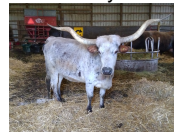

HELM Mint Mocha 044

Date of Birth: 04/20/2020
Registration 1: CI327849
Breeder: Helm Cattle Company

Awesome Helm breeding in this girl. Maternal line on this girl is outstanding, and her mom is one of a kind!

TTT: 83.1250 on 10/11/2024

Smoky Roan